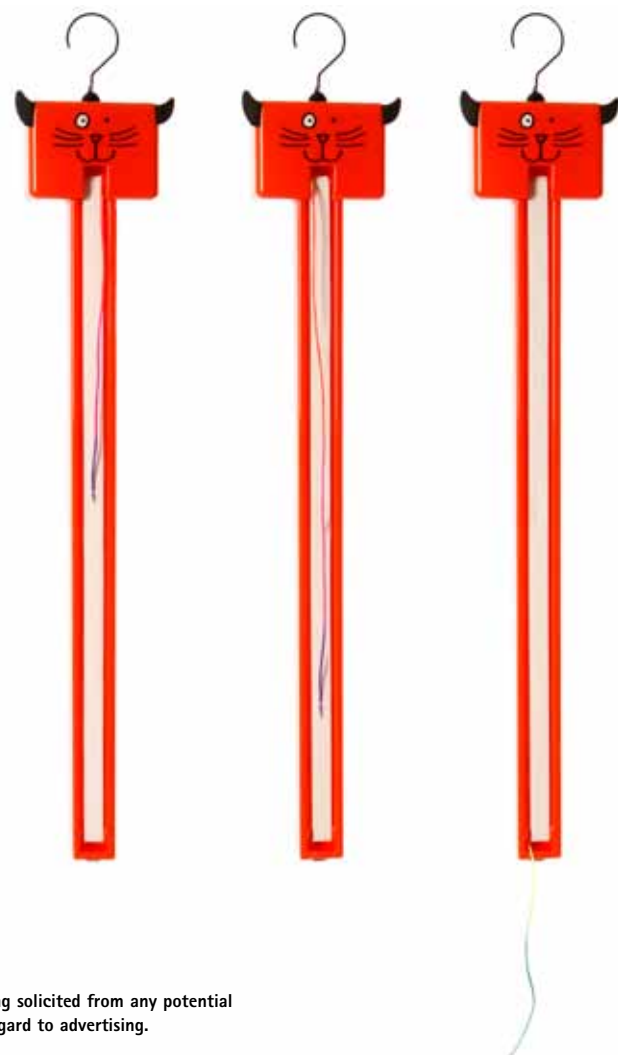

## Only for Dogs with a Sense of Humour

The Humunga Stache is a shiny black toy is a ball on one end, and a giant cartoon moustache on the other. Dogs naturally pick up the ball which leaves the outrageously funny moustache sticking out!

## Fifi the Poodle is always invited for dinner

This cute little five-piece dinner set for little diners is a great addition to meal times. Made from melamine Fifi will bounce and not break.

## It's only Natural

From the clean and green pastures of New Zealand comes K9 Natural, the 100% raw dog diet and treat range. Designed to 'feed your dog's inner wolf', this food is entirely raw and free from grains. Ingredients include meat, blood, ground bone, seasonal fruits and vegetables, heart, liver, kidney, green tripe, eggs, garlic and cod liver oil. Your dog will be howling for more!

## Exercise Kitty with the Fling-ama-String

The Fling-ama-String is a battery operated toy that will have your cat leaping for joy. Simply hang it on the door and turn it on. The Fling-ama-String will work on any standard doorknob. The Fling-ama-String has two speeds for maximum kitty fun. This toy entices even sedentary to play and improves eye-paw co-ordination.