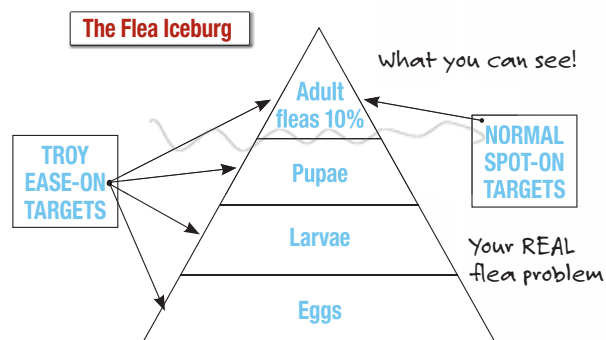

The facility is a 'shelter within a shelter'—a place where the homeless can stay and visit their pets in a nearby facility. PetCo Place is a charitable arm funded mostly by US pet-supplier, retailer PetCo which is also responsible for setting up adoption facilities for homeless pets within their chain of stores.

US Humane Society launches grant program for families facing tough financial times

To help keep families and pets together through foreclosures and financial crisis, The Humane Society of the United States has created a new grant program for shelters and rescue groups.

Pets have been left behind in foreclosed homes, and shelters are reporting that families are struggling to keep and feed pets. Sadly, some people struggling financially opt for leaving their pet behind rather than handing them over to a shelter.

NEW TROY EASE-ON

'A revolutionary flea treatment for dogs that targets the whole flea lifecycle - maximising protection for your pet'.

Most spot-on flea treatments only manage the tip of the flea iceberg. Only 10% of the total flea population are adult biting fleas (the one's you can see). The rest of the flea population (90%) are in either the egg, larvae or pupae stage.